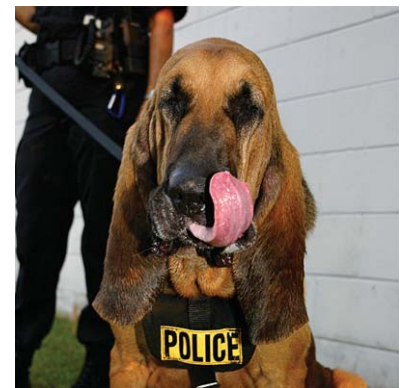

What Kind of Dog Am I?

Match the descriptions below with the correct photos and try to name the breed.

1) I am the heaviest hound, and can weigh up to 110 pounds. Although I am a very big dog, I have a very sweet personality. I have used my famous sense of smell to help people for over 1,000 years. Originally, I was used as a hunting dog. Now I help police and rescue workers by tracking criminals, finding illegal drugs and locating people who are lost or trapped. My nose is so amazing that I can follow the scent of a person who walked by several days ago. Some people call me a "nose with feet."

What kind of dog am I?

Photo: _____ Breed: _____

2) Before there were fire engines, horse drawn fire carts were used to get water to a burning building. Dogs like me ran in front of the fire carts to clear the way for the horses and firefighters. They also helped search for people trapped in burning buildings. I am still loved by firefighters and can often be found today living with them in their firehouse. My puppies are born with completely white fur. As they grow, their coat begins to change, and they develop black or liver colored spots all over. I starred in a Disney movie with 100 other dogs just like me. **What kind of dog am I?**

Photo: _____ Breed: _____

3) The first dogs like me came from Mexico. I am the smallest breed of dog in the world. I often weigh less than 6 pounds, which is smaller than most cats! Although I am tiny, I am very brave and full of self confidence. People say I have the attitude of a big dog! I will bark like crazy to let my owner know when a stranger is around. I am popular with movie and TV stars. Brittney Spears and Paris Hilton can often be seen carrying their little dogs around, and American Idol judge Paula Abdul has a dog like me named Tulip. **What kind of dog am I?**

Photo: _____ Breed: _____

A

B

C

Answers